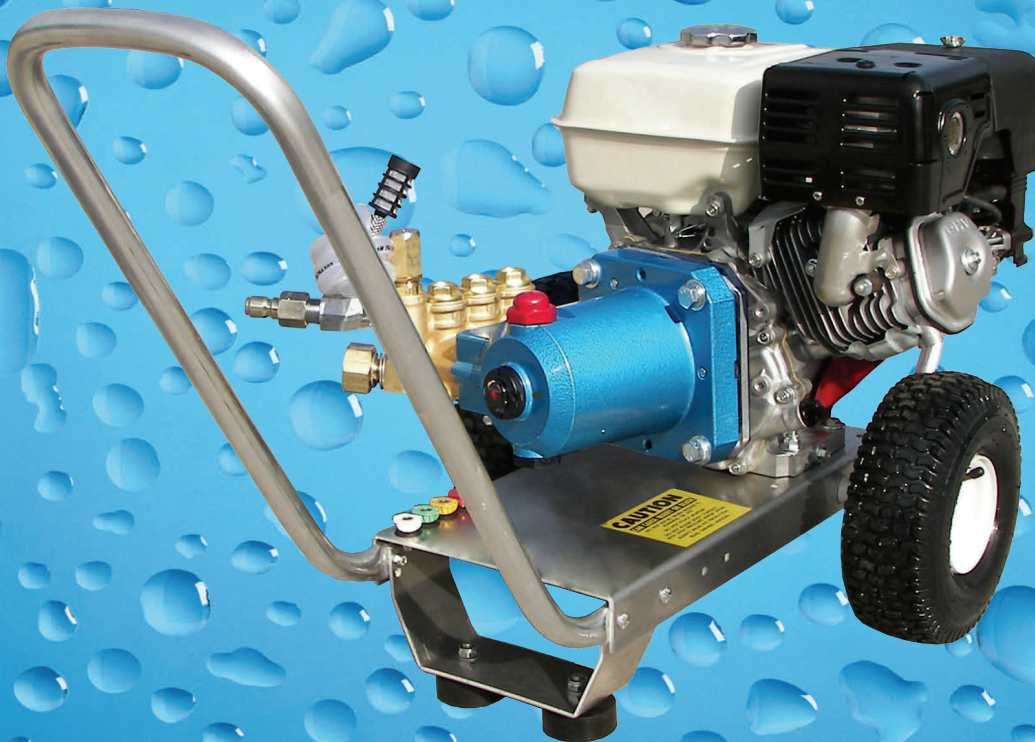

Pressure-Pro

EAGLE SERIES

E3032HC

3 GPM @ 3200 PSI Direct Drive

4SPX32G1I Pump

STANDARD ACCESSORIES

- Gun/wand assembly w/quick connects
- 50' high pressure hose w/quick connects
- Chemical injector
- 4 color-coded QC spray nozzles
- 1 color-coded QC chemical nozzle

AVAILABLE OPTIONS: ALL MODELS

Skid Mount- precede model with S/ Example: S/E3032HC

E3024 & E3027 MODELS: UPS-Shipping Carton: No Extra Charge Includes: Specially designed protective carton and contractor grade two piece gun-wand assembly. Order standard model and add UPS suffix after model. Example: E3024HC-UPS NOTE: UPS models require minor assembly.

Distributed By: R.J. Sayers Distributing, LLC
21020 Cambodia Ave
Farmington, MN 55024

800-456-9840 / 651-460-6101 / Email: info@sayerswashsystems.com

POWERED by
HONDA GX270 Engine

STANDARD FEATURES

- Revolutionary aircraft grade aluminum frame with dual handles (no welds to fail)
- Lifetime frame warranty
- 50 mesh inlet filter
- Adjustable Pressure Unloader
- Low oil shutdown
- Pneumatic tires
- Dual padded shock absorbing feet
- 3/4" cold-rolled steel threaded axle
- Commercial/Industrial grade engines
- Thermo-sensor (prevents overheating in bypass mode)